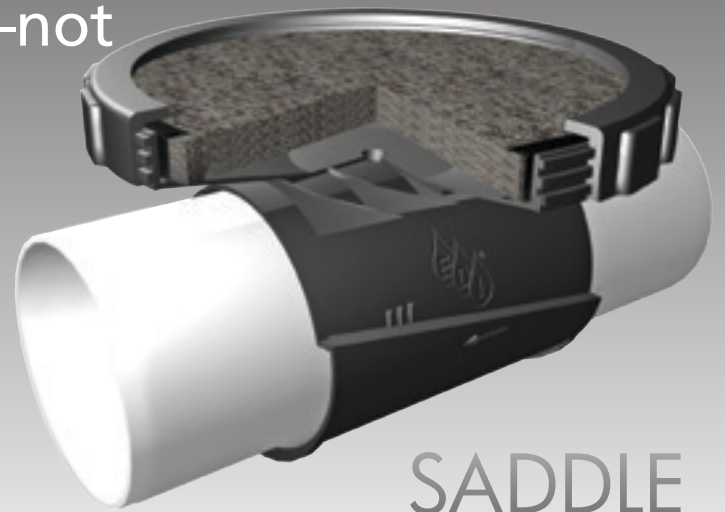

EDI Ceramic Disc Diffuser

with Spectrum Saddle Mount Fine Pore Ceramic Media

The best ceramic disc
on the market—not
the cheapest.

SADDLE
SADDLE

unmatched
mechanical
strength and
operating
flexibility

Why the Ceramic Saddle Mount Disc is the best on the market

- 3 times stronger than conventional mounting or push-on systems
- Pre-assembled and leak tested in our facilities
- Triple-check valve design prevents entry of liquid/solids into piping. Ideal for on/off applications
- Glass-fiber-reinforced polypropylene construction for maximum chemical, temperature, and UV resistance
- Patented KlicLoc™ retainer for positive mechanical lock