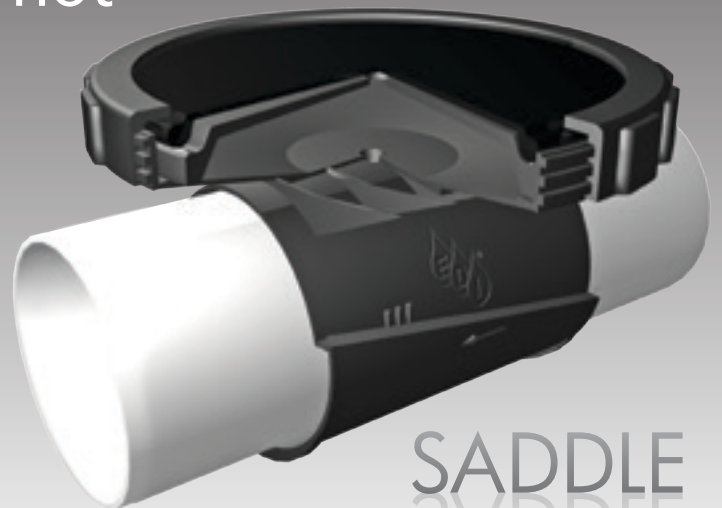

FlexAir™ Disc Diffuser

with Spectrum Saddle Mount

The best diffuser mount
on the market—not
the cheapest.

unmatched
mechanical
strength and
reliability

Why the Saddle Mount Disc is the best on the market

- 3 times stronger than conventional mounting or push-on systems
- Pre-assembled and leak tested in our facilities
- High-capacity membrane option available for maximum airflow and low operating pressure
- Triple-check valve design prevents entry of liquid/solids into piping. Ideal for on/off applications
- Glass-fiber-reinforced polypropylene construction for maximum chemical, temperature, and UV resistance
- Patented KlicLoc™ retainer for positive mechanical lock

MADE IN THE USA

SLS_DSSM_0116

To learn more about the Spectrum Saddle Mount Diffuser, call or visit us online today.

Environmental Dynamics International
+1 573.474.9456 or 877.EDI.AIR8
www.environmentaldynamics.com